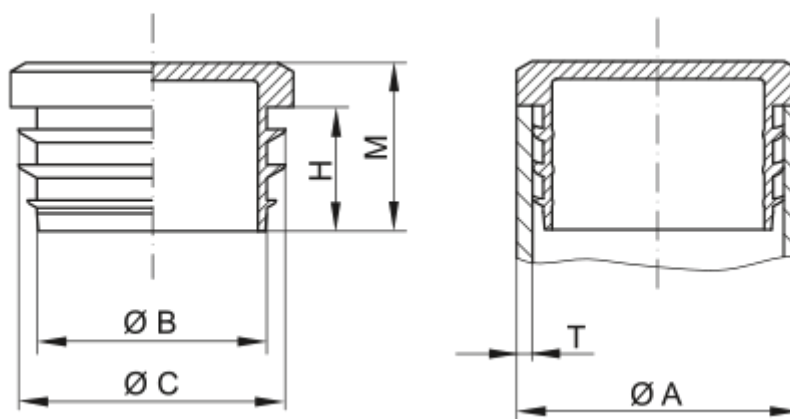

Article number: 59GPN320GL7634

Description: KLEE Finned plugs GPN 320 - 76 (Wall thickness 3-4)

## Measures

---

A = 76

B = 65

C = 70.5

H = 17

M = 22

T = 3-4